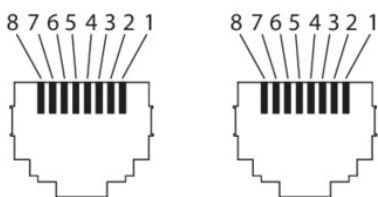

Cable GigE RJ45/RJ45, 6,0 m

Article number: 10141719

Overview

- Gigabit Ethernet interface cable
- CAT7
- length 6,0 m

Picture similar

Technical data

Electrical data

Number of poles 8

Mechanical data

Use in cable carriers no

Mechanical data

Cable length [m] 6 m

Weight ≤ 250 g

Interface

Data interface GigE

Pin assignment

RJ45 RJ45

1: 1

2: 2

3: 3

4: 4

RJ45 RJ45

5: 5

6: 6