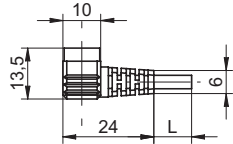

Connector with attached PVC-cable

dimension drawing

- 2-wire
- Snap-in
- external sheath PVC
- for My Com BS

General data

cable type	PVC blue
conductor cross section	2 x 0,14 mm ²
conductor structure, signal line	72 x 0,05 mm
cable diameter	3,6 ± 0,2 mm
external sheath, color	blue RAL 5015
wire colors	blue, black
operating temperature movable installation	-5°C bis +70°C
operating temperature fixed installation	-25°C bis +70°C
bending radius	36 mm movable installation
resistant	30 min. resistant to spiritus

type Mat.-No. L

angular connectors

KSW 30BV0200	10258354	2 m
KSW 30BV0500	10225298	5 m

pin assignment