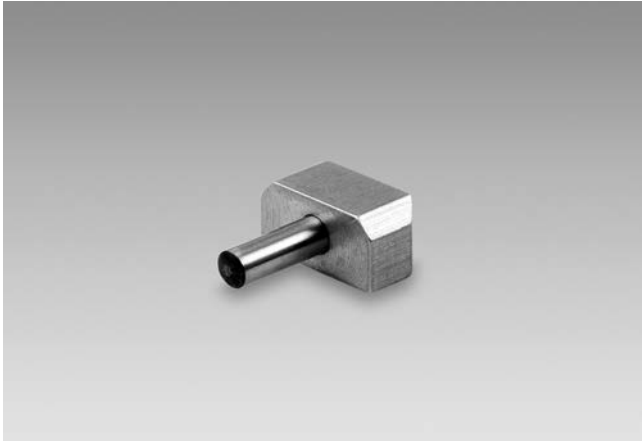

Accessories

Mounting accessories

Torque pin

Part number

10107540 Torque pin

Suitable for

BFF, BFG, BHF, BHG, BHW, BMMH 58, BMSH 58, BRID, BRIH

Dimensions