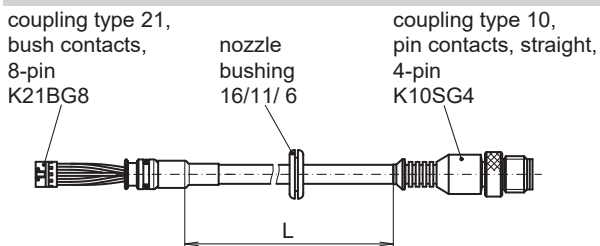

Connection cable with coupling M12, 4-pin, 0.7 m

Article number: 11104310

Overview

- Screened connection cable with coupling M12, 4-pin
- UL/CSA - approval
- Temperature range -20...+85 °C (-30...+85 °C with fixed installation)
- Assembly by customer possible

Technical data

Cable specifications

Weight approx.	45 g
Cable length	0.7 m

Cable specifications

Operating temperature	-30...+85 °C (fixed cable) -20...+85 °C (moved cable)
Outer diameter	≈ 5 mm

Terminal assignment

Coupling K21BG8	Coupling K10SG4
Pin 1	Pin 1
Pin 2	Pin 3
Pin 3	Pin 4
Pin 4	NC
Pin 5	Pin 2
Pin 6	NC
Pin 7	NC
Pin 8	NC
shield/housing	shield/housing

Dimensions

Suitable for

ITD21H00