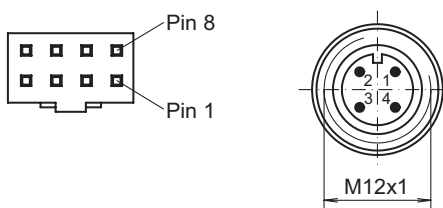

Connection cable with coupling M12, 4-pin, 0.7 m

Article number: 11104310

Overview

- Screened connection cable with coupling M12, 4-pin
- UL/CSA - approval
- Temperature range -20...+85 °C (-30...+85 °C with fixed installation)
- Assembly by customer possible

Technical data

Cable specifications

Weight approx.	45 g
Cable length	0.7 m

Cable specifications

Operating temperature	-30...+85 °C (fixed cable) -20...+85 °C (moved cable)
Outer diameter	≈ 5 mm

Terminal assignment

Coupling K21BG8	Coupling K10SG4
Pin 1	Pin 1
Pin 2	Pin 3
Pin 3	Pin 4
Pin 4	NC
Pin 5	Pin 2
Pin 6	NC
Pin 7	NC
Pin 8	NC
shield/housing	shield/housing

Dimensions

Suitable for

ITD21H00